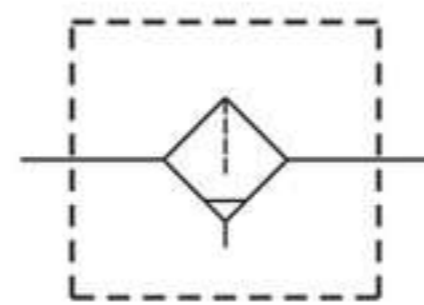

Symbol:

Specification

Model	FRL		
Port size	1/4	3/8	1/2
Media	Air		
Operating pressure range	0 ~ 15 Bar.		
Proof pressure	20 Bar.		
Ambient temperature	(-5) ~ + 60 °C (No freezing)		
Filter element	Standard: 40 μm Option: 5 μm		
Weight	480 g.		

Order example:

FRL - XF05

MODEL

X05: 1/4"

X06: 3/8"

X07: 1/2"

X08: 3/4"

X09: 1"